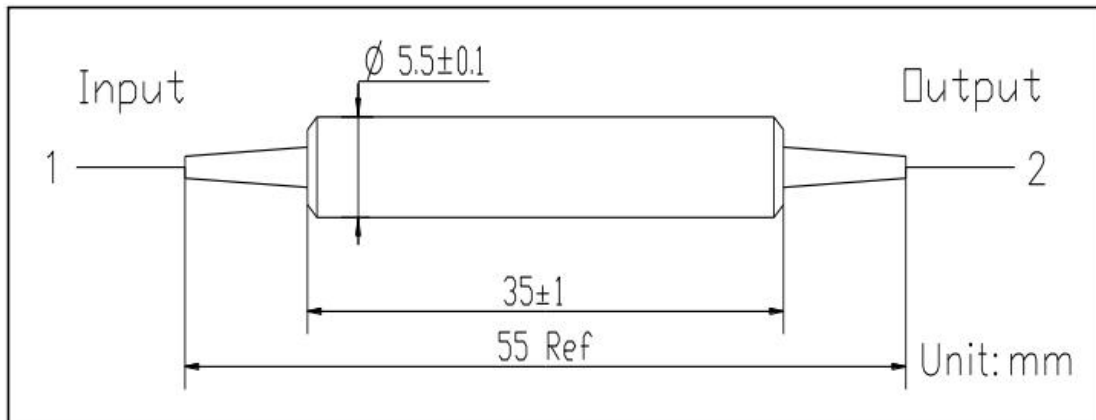

- **Product features**

High extinction ratio; Low insertion loss; Compact online design; Excellent temperature stability; Plug and Play

- **Part Number**

MP-ILP-633-26-SU-PU

- **Application area**

Laser Processing System | Fluorescence Spectroscopy Analysis | Biomedical

Imaging | Quantum Optics Experiment | Precision Optical Measurement

- **Core parameters**

Wavelength	Wavelength Range	Connector
630nm	±20nm	FC/UPC

- **Dimension Drawing**

- **General Parameters**

Parameter: