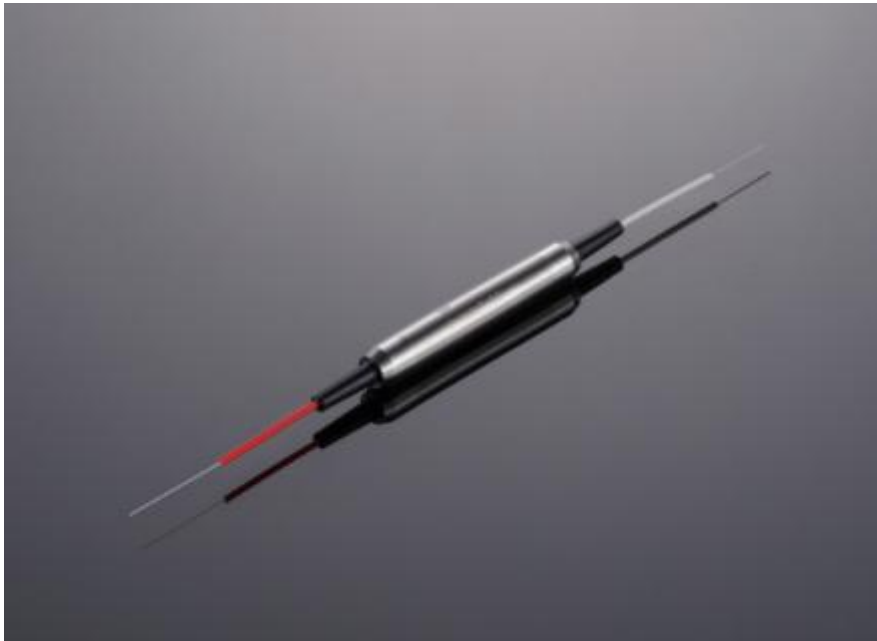

## 630nm Online Polarizer FC/UPC

- **Product Description**

630nm on-line polarizer, designed to pass specified polarized light and block other polarized light. Its function is to convert non-polarized light into linearly polarized light to achieve high extinction ratio.

- **Product features**

High extinction ratio; Low insertion loss; Compact online design; Excellent temperature stability; Plug and Play

- **Part Number**

MP-ILP-633-26-SU-PU

- **Application area**

Laser Processing System | Fluorescence Spectroscopy Analysis | Biomedical

Imaging | Quantum Optics Experiment | Precision Optical Measurement

- **Core parameters**

Wavelength	Wavelength Range	Connector
630nm	±20nm	FC/UPC

- **Dimension Drawing**

- **General Parameters**

Parameter: